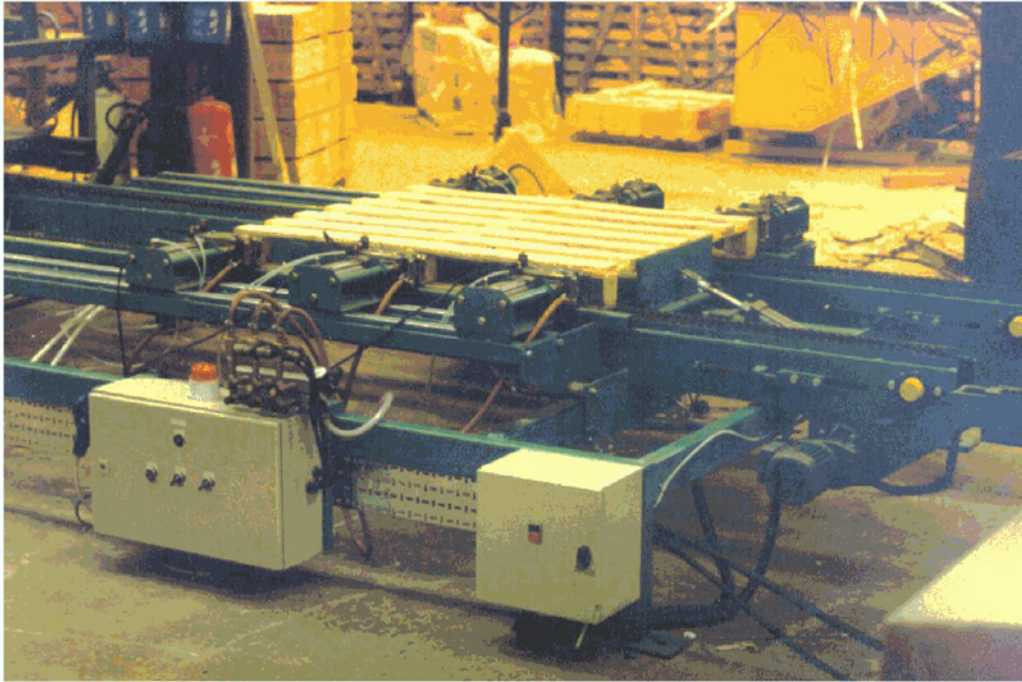

## Automatic Pallet Brander

- \* Cycle time as low as 8 seconds per pallet.
- \* Max pallet size 1500mm X 1300mm.
- \* Min pallet size 800mm X 800 mm.
- \* Six gas brander flexible heads fitted.
- \* Computer Designed For Quality & Reliability.
- \* Electronic control of gas burners for auto shut-off.
- \* Fully Guarded & Electrically Interlocked.
- \* CE MARKED