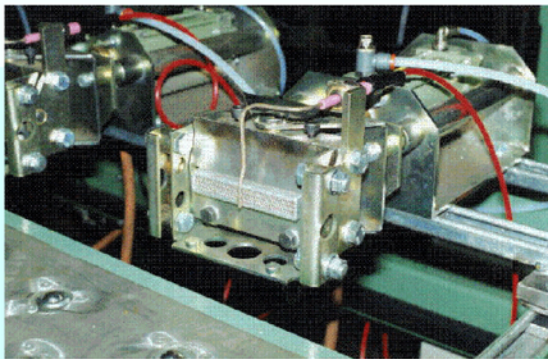

## Automatic Pallet Brander

- \* Cycle time as low as 8 seconds per pallet.
- \* Max pallet size 1500mm X 1300mm.
- \* Min pallet size 800mm X 800 mm.
- \* Six gas brander flexible heads fitted.
- \* Computer Designed For Quality & Reliability.
- \* Electronic control of gas burners for auto shut-off.
- \* Fully Guarded & Electrically Interlocked.
- \* CE MARKED